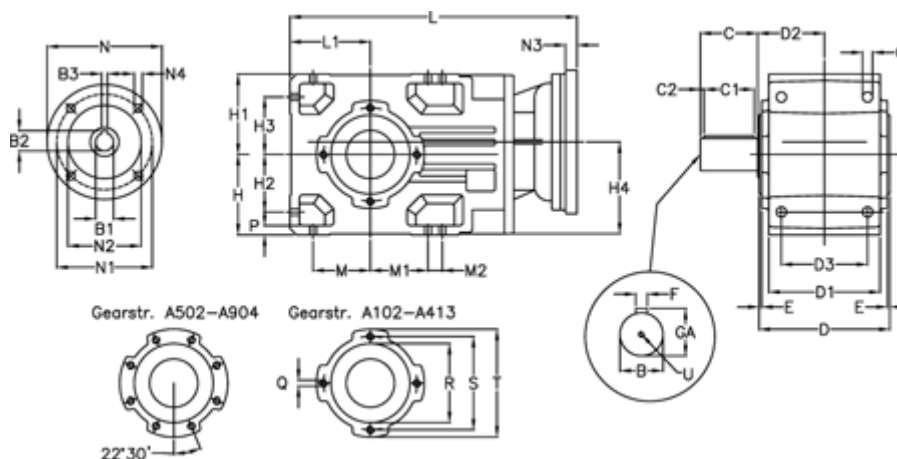

Article number: 296003520181230
 Description: Bevel helical gearbox
 A353UR-201,8-P80B5

Measures

B = 40	D1 = 166	H1 = 100	M2 = 11	Q = M10x17
B1 = 19	D2 = 88.5	H2 = 73	N = 200	R = 110
B2 = 21.8	D3 = 135	H3 = 73	N1 = 165	S = 130
B3 = 6	Description = A353 UR-xx P80 B5	H4 = 114.0	N2 = 130	T = 150
C = 70	E = 3.5	L = 436.5	N3 = 4	U = M12x28
C1 = 60	F = 12	L1 = 100	N4 = M10x12	
C2 = 5.0	GA = 43	M = 73	O = 12.0	
D = 173	H = 100	M1 = 73	P = 11	